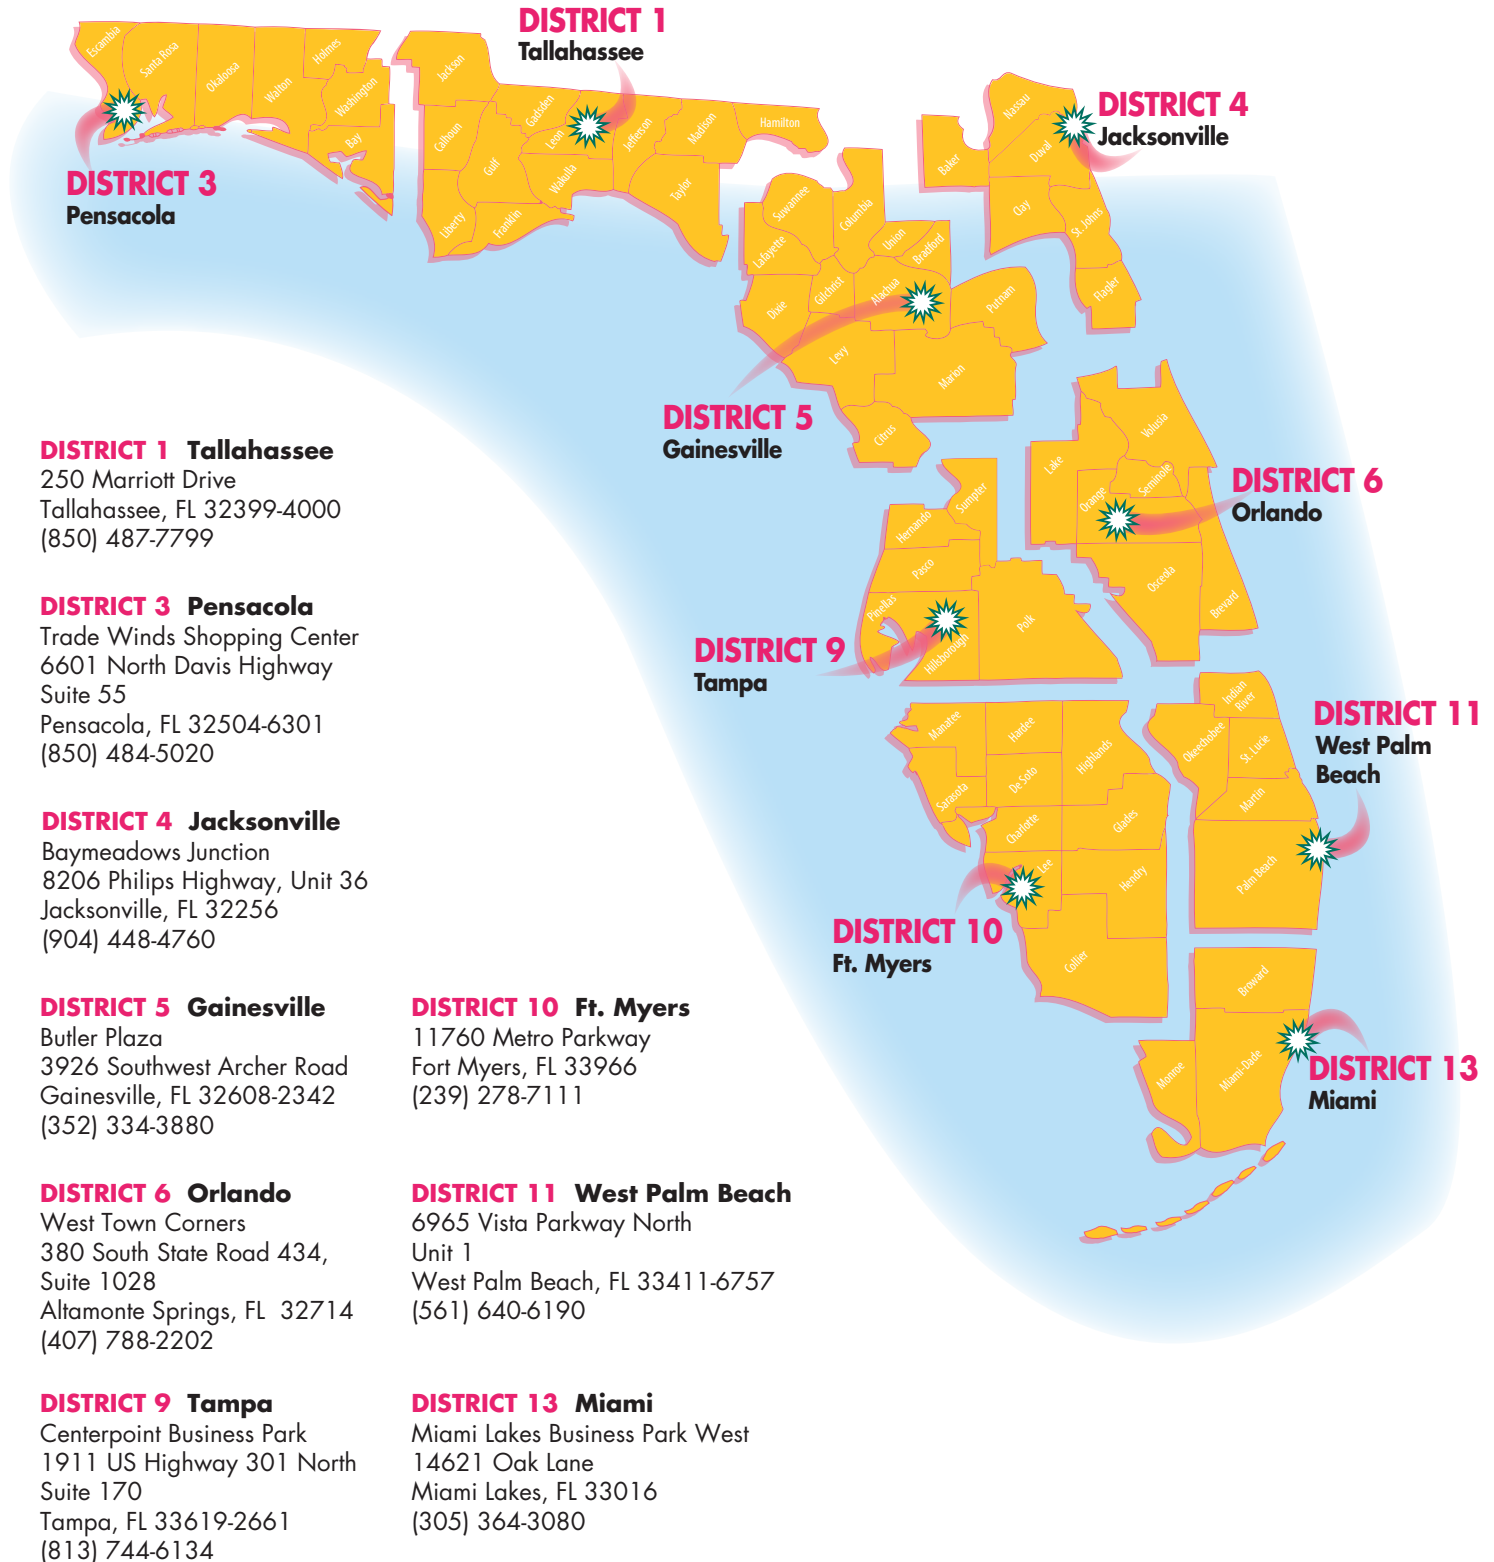

Florida Lottery District Offices

DISTRICT 1 Tallahassee
250 Marriott Drive
Tallahassee, FL 32399-4000
(850) 487-7799

DISTRICT 3 Pensacola
Trade Winds Shopping Center
6601 North Davis Highway
Suite 55
Pensacola, FL 32504-6301
(850) 484-5020

DISTRICT 4 Jacksonville
Baymeadows Junction
8206 Philips Highway, Unit 36
Jacksonville, FL 32256
(904) 448-4760

DISTRICT 5 Gainesville
Butler Plaza
3926 Southwest Archer Road
Gainesville, FL 32608-2342
(352) 334-3880

DISTRICT 6 Orlando
West Town Corners
380 South State Road 434,
Suite 1028
Altamonte Springs, FL 32714
(407) 788-2202

DISTRICT 9 Tampa
Centerpoint Business Park
1911 US Highway 301 North
Suite 170
Tampa, FL 33619-2661
(813) 744-6134

Between the years of 2000 and 2003, Districts 2, 7, 8 & 12 were consolidated with surrounding District Offices.